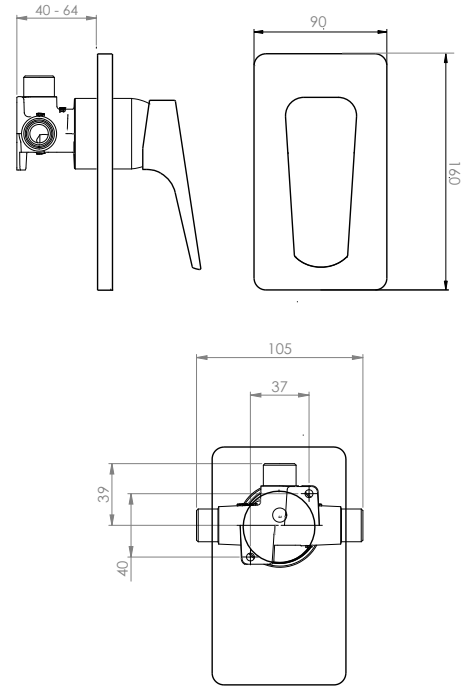

FINISH

CODE

CHROME

VECL030