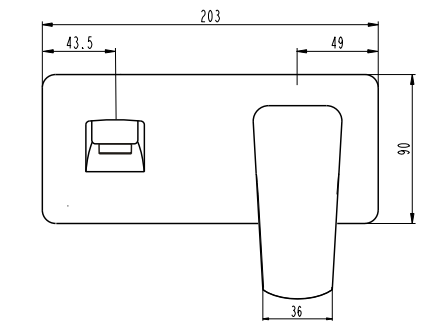

ECLIPSE Concealed Wall Mount Chrome Basin Mixer VECL025

TECHNICAL DETAILS

1/2" (15mm) Inlet
All Pressures
Max. Pressure 500kpa
Min. Pressure 35kpa
Max. Temp 65deg.C
10 Year Warranty
WELs Rating: Mains 4 Star; 6.5L/min
Low/Unequal 4 Star; 7.0L/min