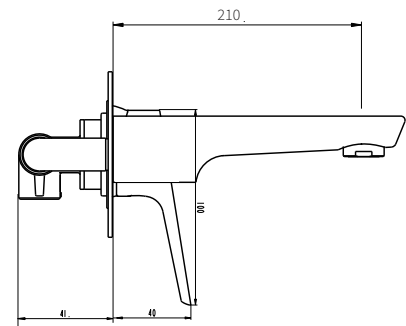

ECLIPSE Concealed Wall Mount Chrome Basin Mixer VECL025

TECHNICAL DETAILS

1/2" (15mm) Inlet
All Pressures
Max. Pressure 500kpa
Min. Pressure 35kpa
Max. Temp 65deg.C
10 Year Warranty
WELs Rating: Mains 4 Star; 6.5L/min
Low/Unequal 4 Star; 7.0L/min