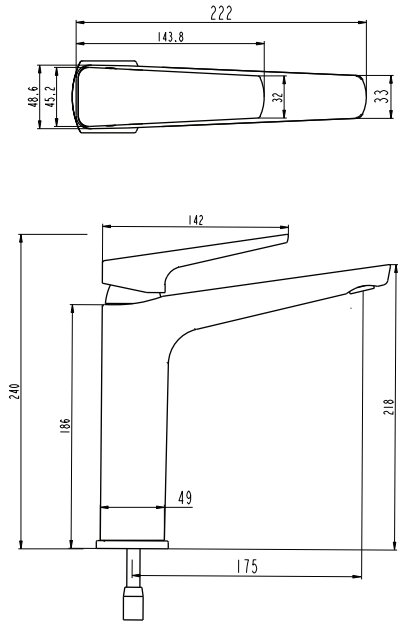

ECLIPSE Chrome Sink Mixer VECL010

TECHNICAL DETAILS

1/2" (15mm) Inlet
All Pressures
Max. Pressure 500kpa
Min. Pressure 35kpa
Max. Temp 65deg.C
10 Year Warranty
Watermark Certified
WELs Rating: Mains 4 Star; 7.0L/min
Low/Unequal 2 Star; 10.0L/min